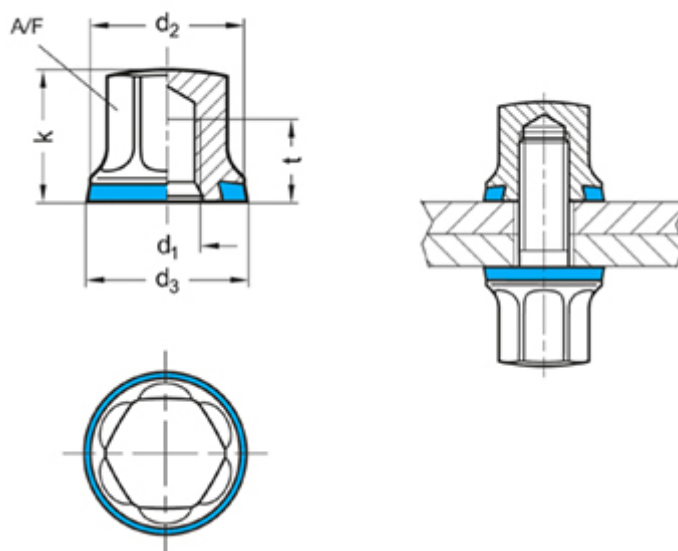

Article number: 201580M8MTE

Description: E+G Nut GN 1580-M8-MT-E
Hygienic design EPDM

Measures

A/F	= 13
d1	= M8
d2	= 18
d3	= 18.8
k	= 14.5
t min	= 9.5
Weight in (g)	= 13